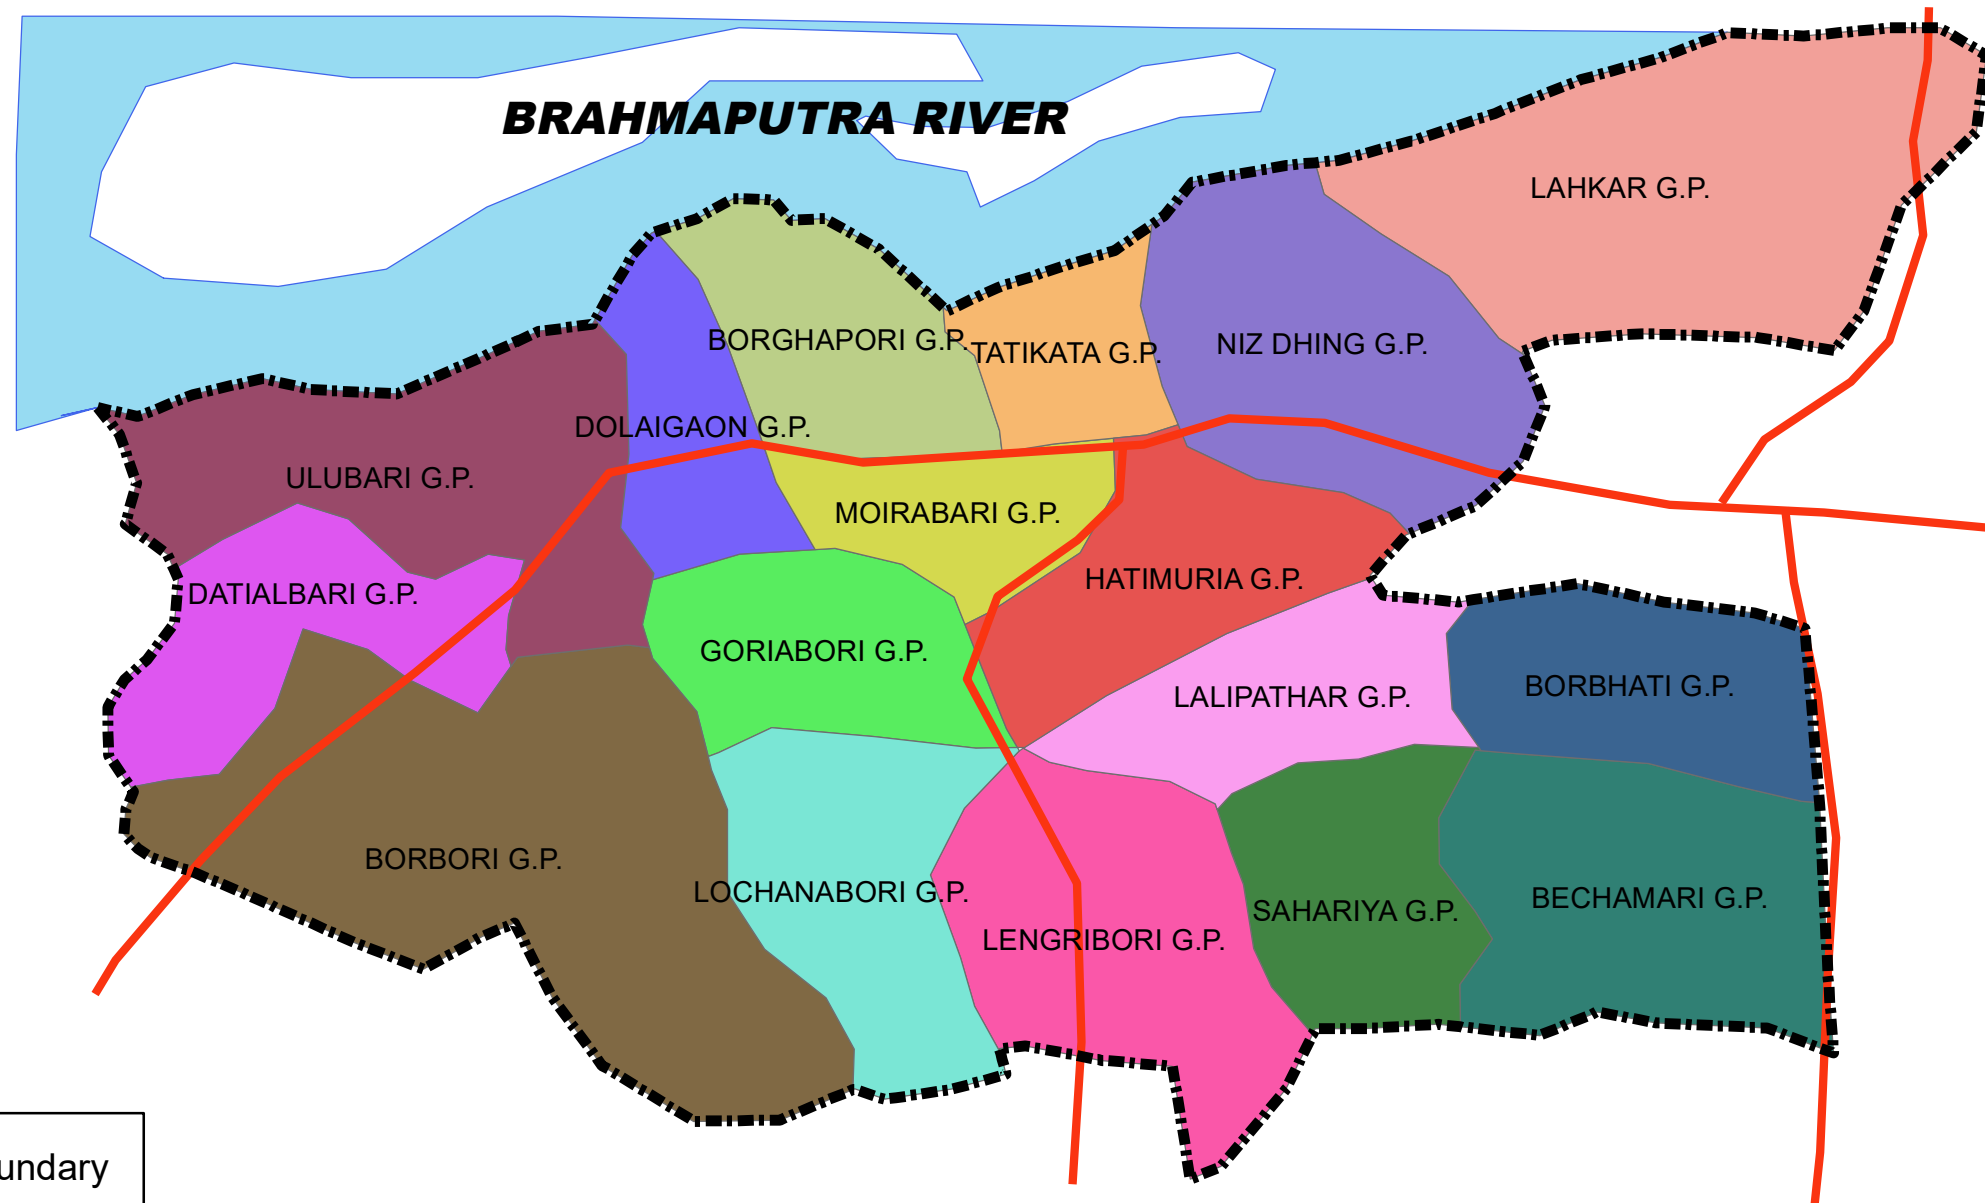

MAP OF MOIRABARI DEV. BLOCK DIST. MORIGAON, ASSAM

SCALE: 1"= 1 MILE

LAHARIGHAT DEV. BLOCK

BATADRAVA DEV. BLOCK

Legend

- Block Boundary
- Road
- River