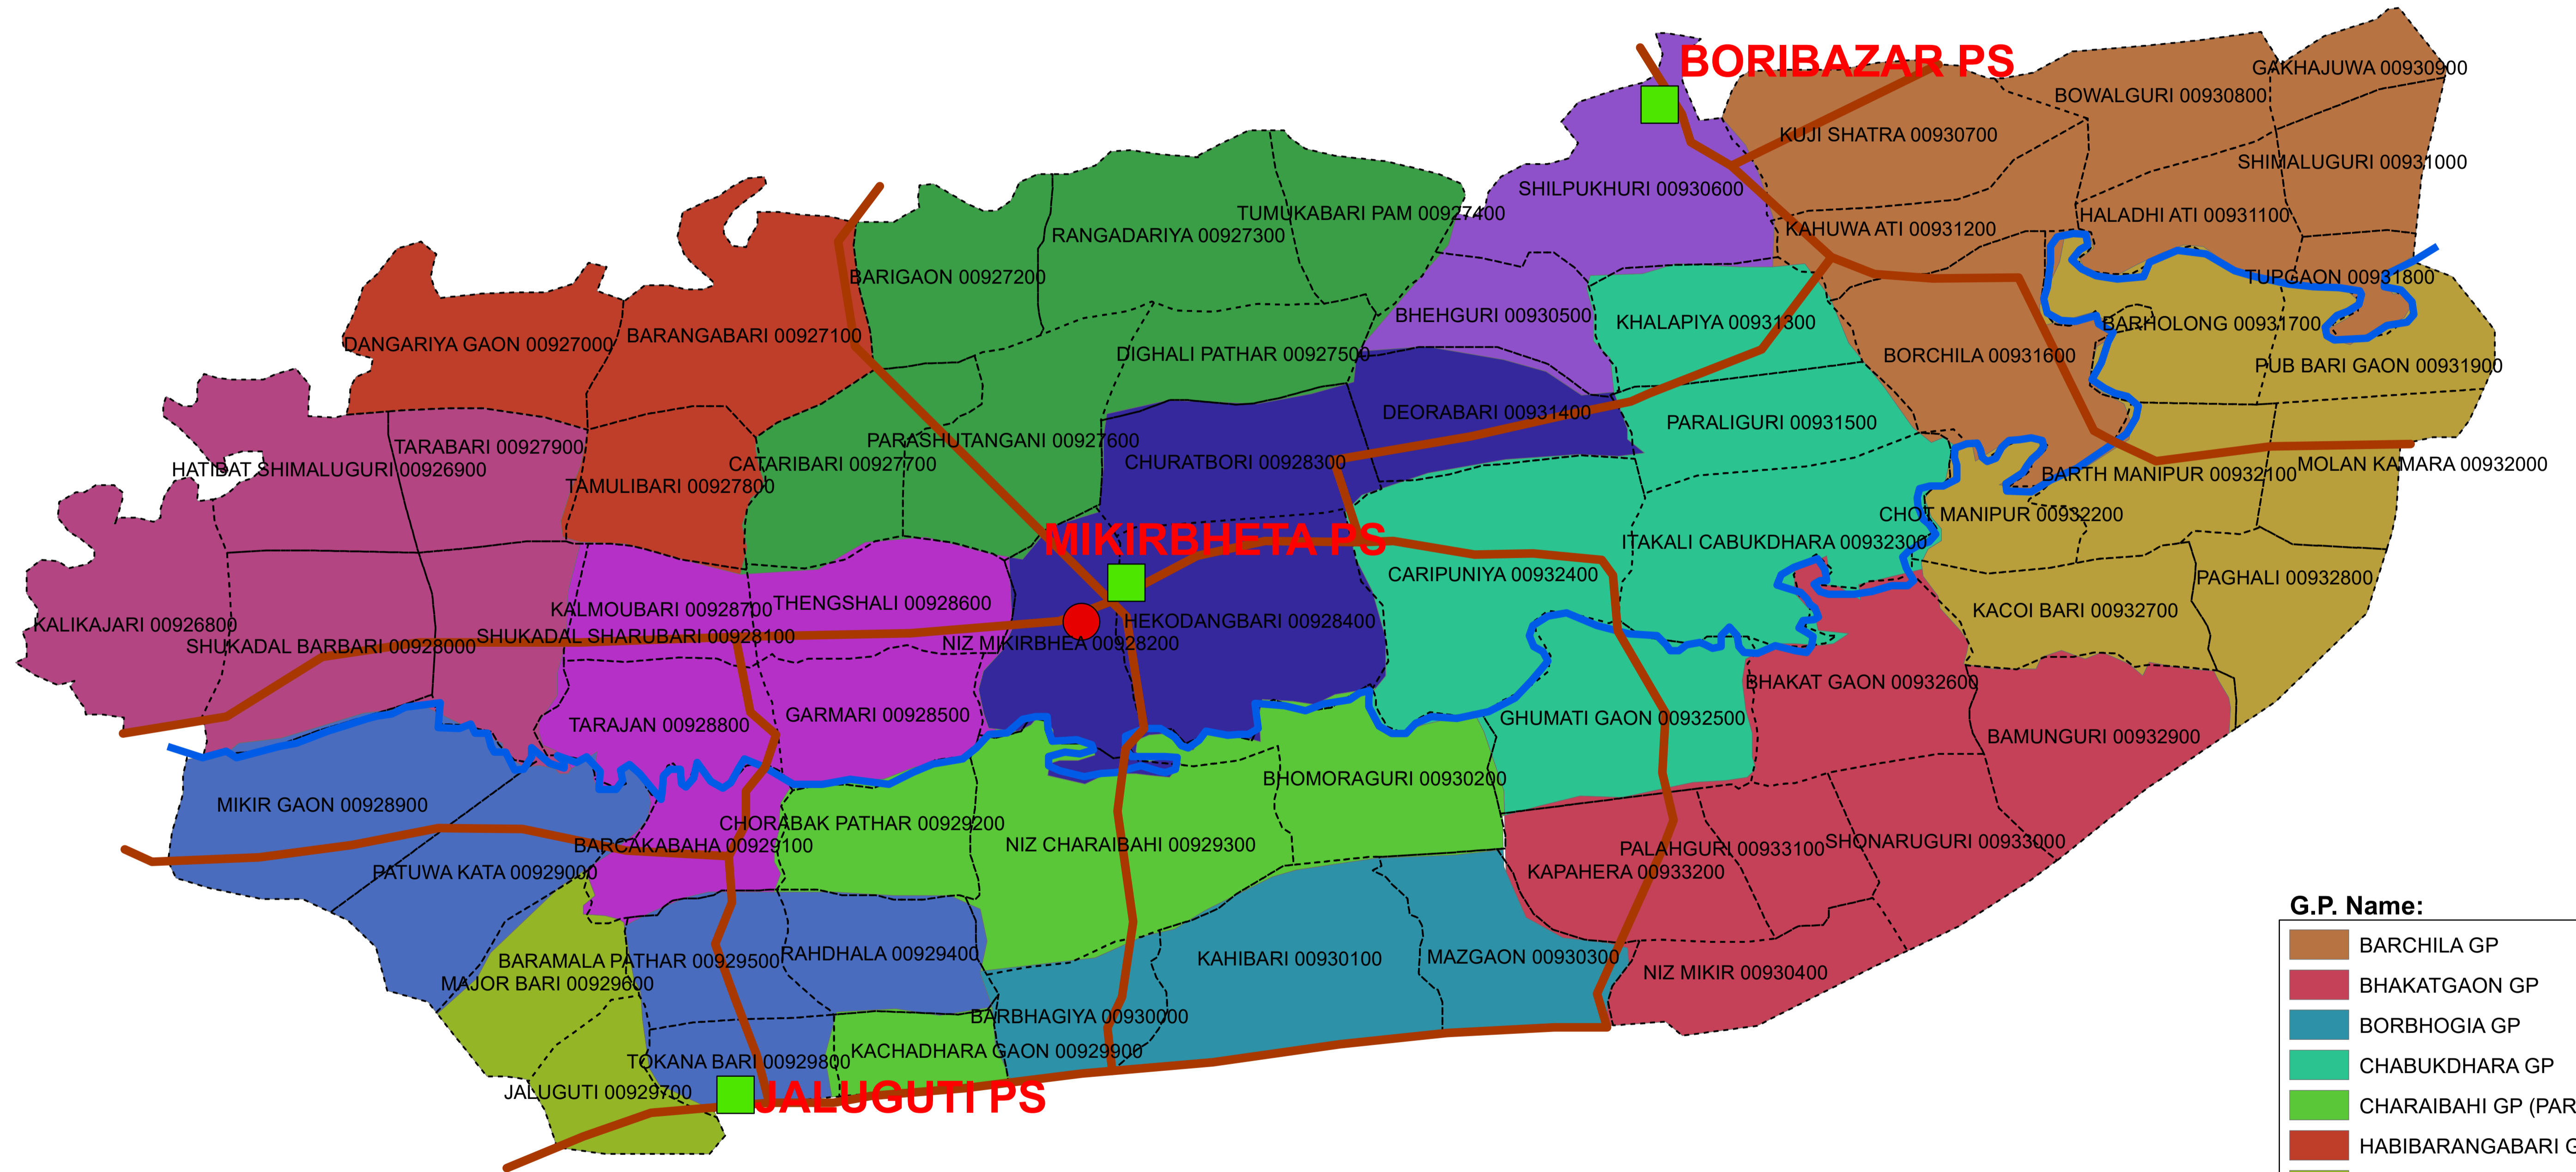

MIKIRBHETA REVENUE CIRCLE DIST. MORIGAON, ASSAM

SCALE: 1"= 1 MILE

G.P. Name:

	BARCHILA GP
	BHAKATGAON GP
	BORBHOZIA GP
	CHABUKDHARA GP
	CHARAIBAHU GP (PART)
	HABIBARANGABARI GP
	JALUGUTI GP (PART)
	KALMOUBARI GP
	MIKIRBHETA GP
	MIKIRGAON GP (PART)
	PAGHALI GP
	RANGADORIA GP
	SILPUKHURU GP
	TARABORI GP

Legend

	Circle Office
	Police Station
	Road
	River
	Village Boundary