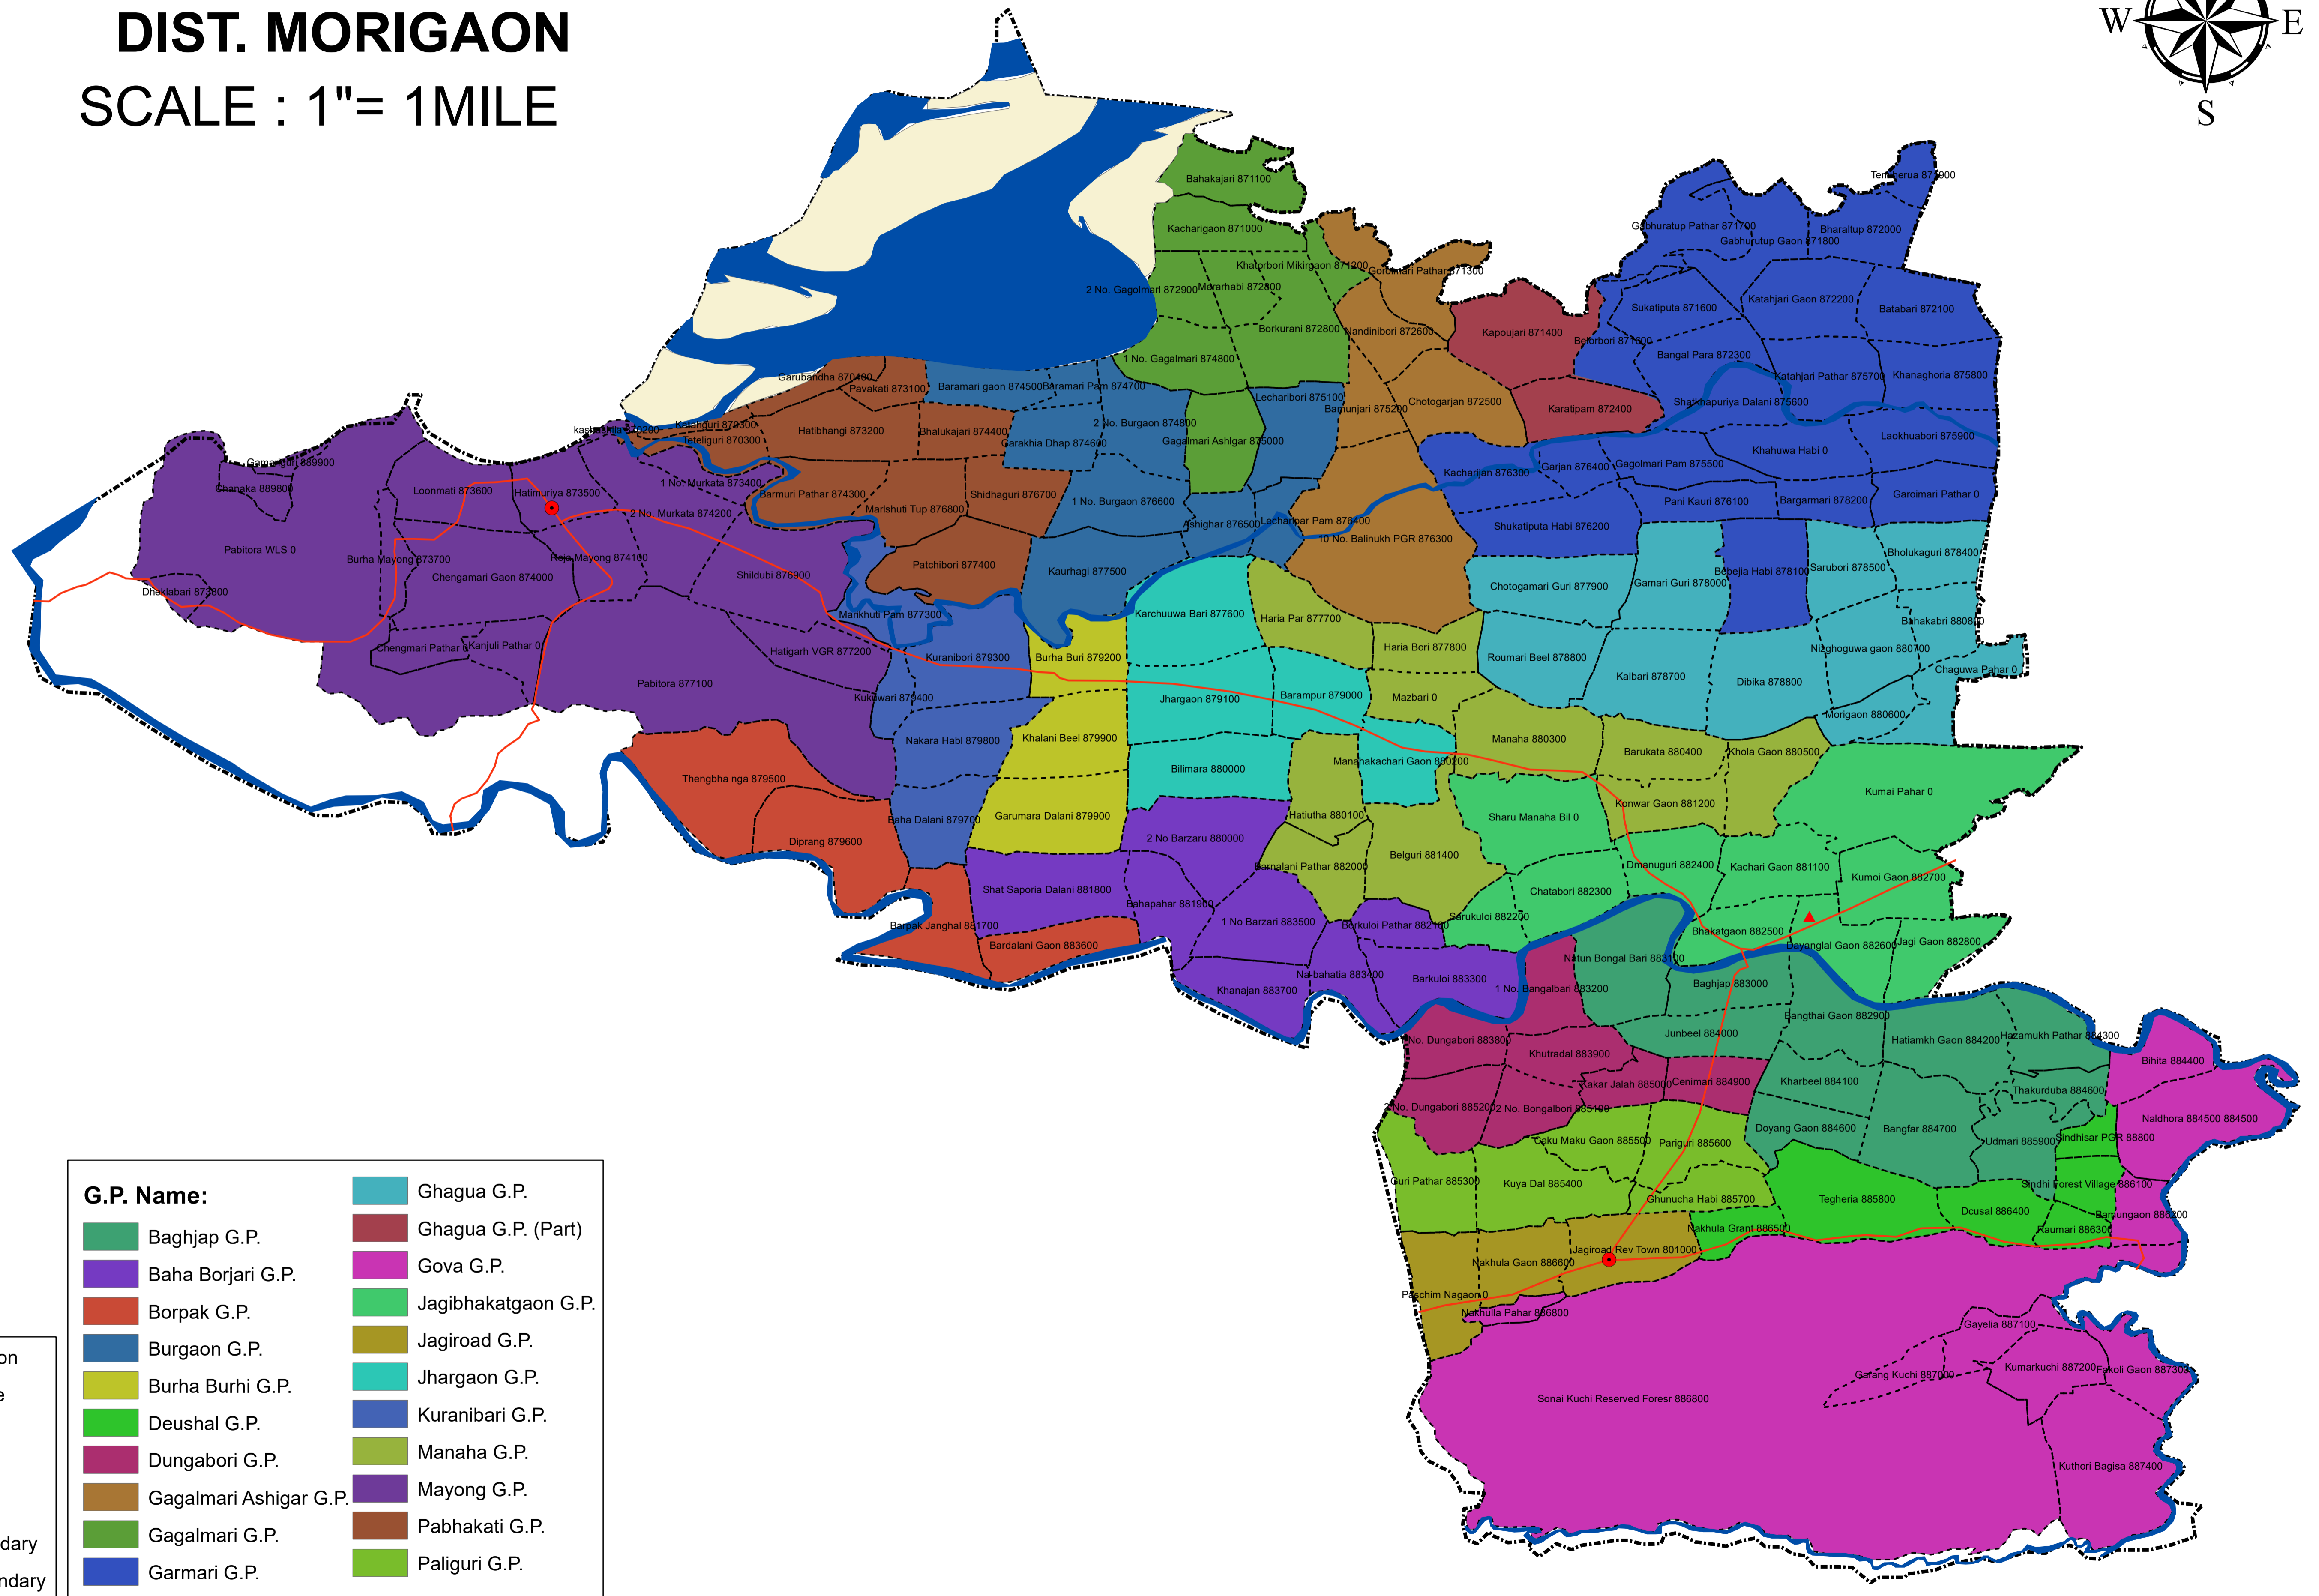

MAYONG REVENUE CIRCLE DIST. MORIGAON SCALE : 1"= 1MILE

G.P. Name:	
	Baghjap G.P.
	Baha Borjari G.P.
	Borpak G.P.
	Burgaon G.P.
	Burha Burhi G.P.
	Deushal G.P.
	Dungabori G.P.
	Gagalhari Ashigar G.P.
	Gagalhari G.P.
	Garmari G.P.
	Ghagua G.P.
	Ghagua G.P. (Part)
	Gova G.P.
	Jagibhakatgaon G.P.
	Jagiroad G.P.
	Jhargaon G.P.
	Kuranibari G.P.
	Manaha G.P.
	Mayong G.P.
	Pabhakati G.P.
	Paliguri G.P.

Legend	
	Police Station
	Circle Office
	Road
	River
	Sandbar
	Circle Boundary
	Village Boundary