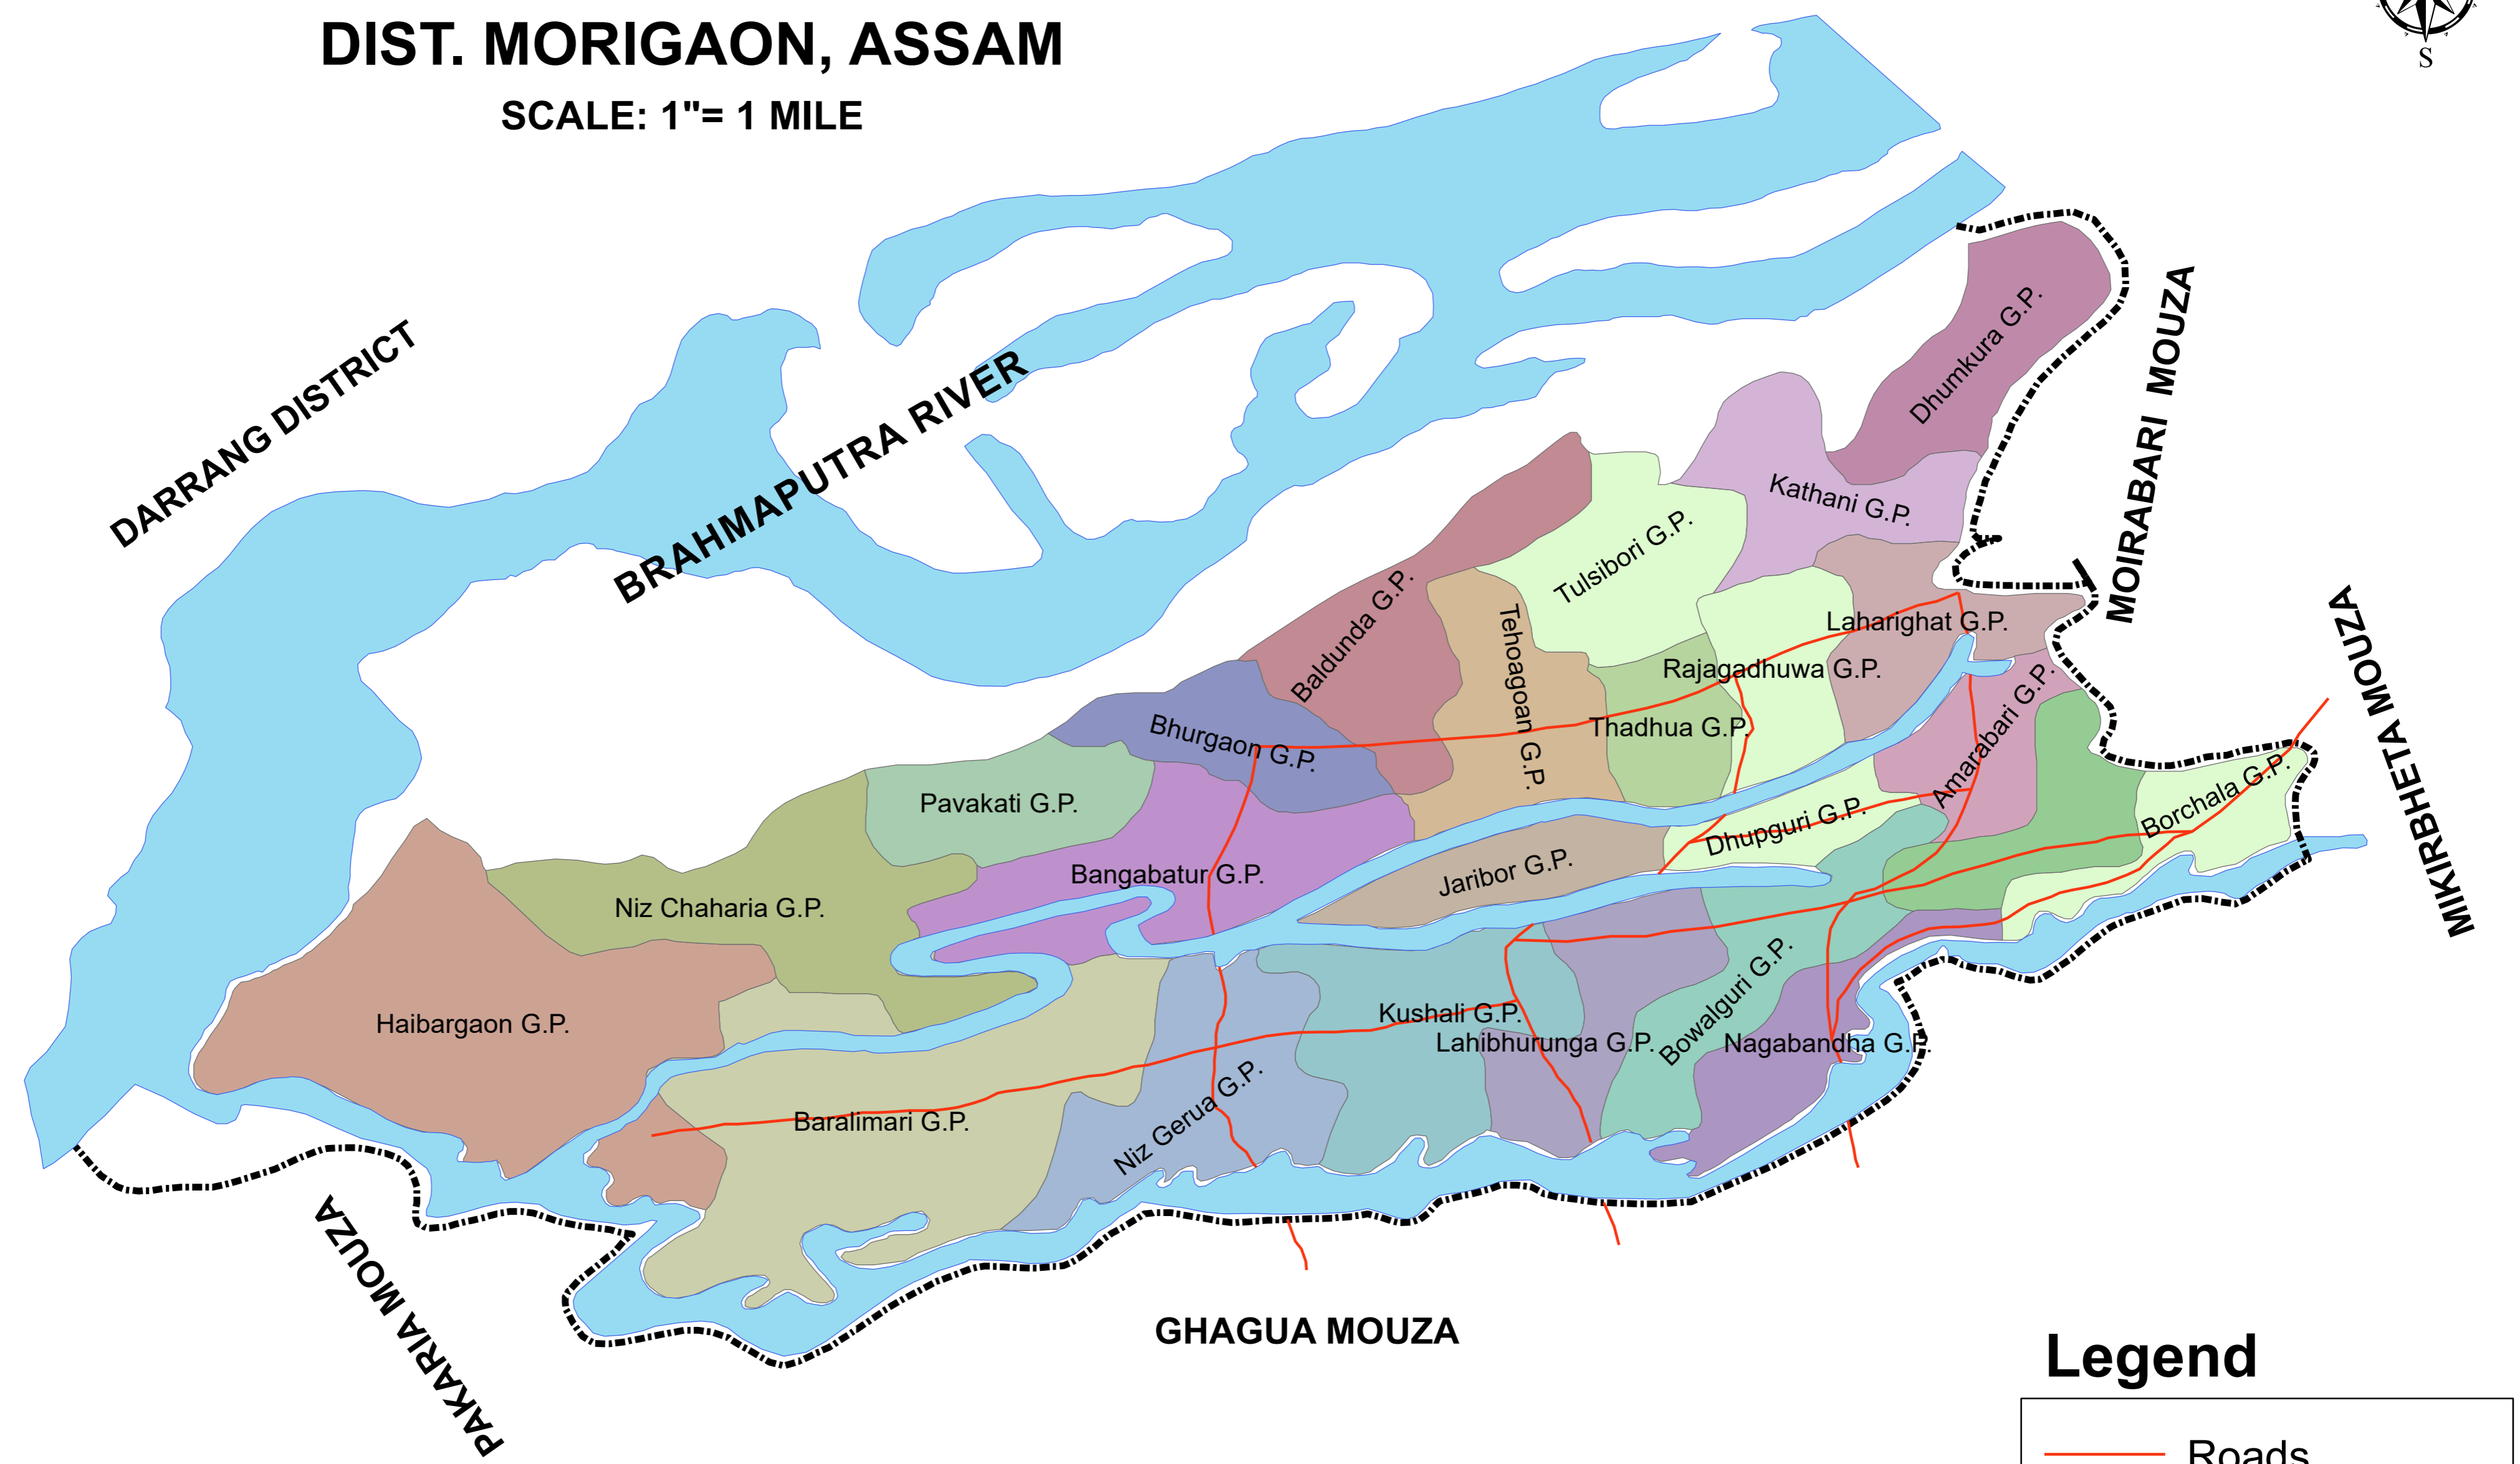

MAP OF LAHARIGHAT DEV. BLOCK DIST. MORIGAON, ASSAM

SCALE: 1"= 1 MILE

Legend

- Roads
- - - - - Block Boundary
- River