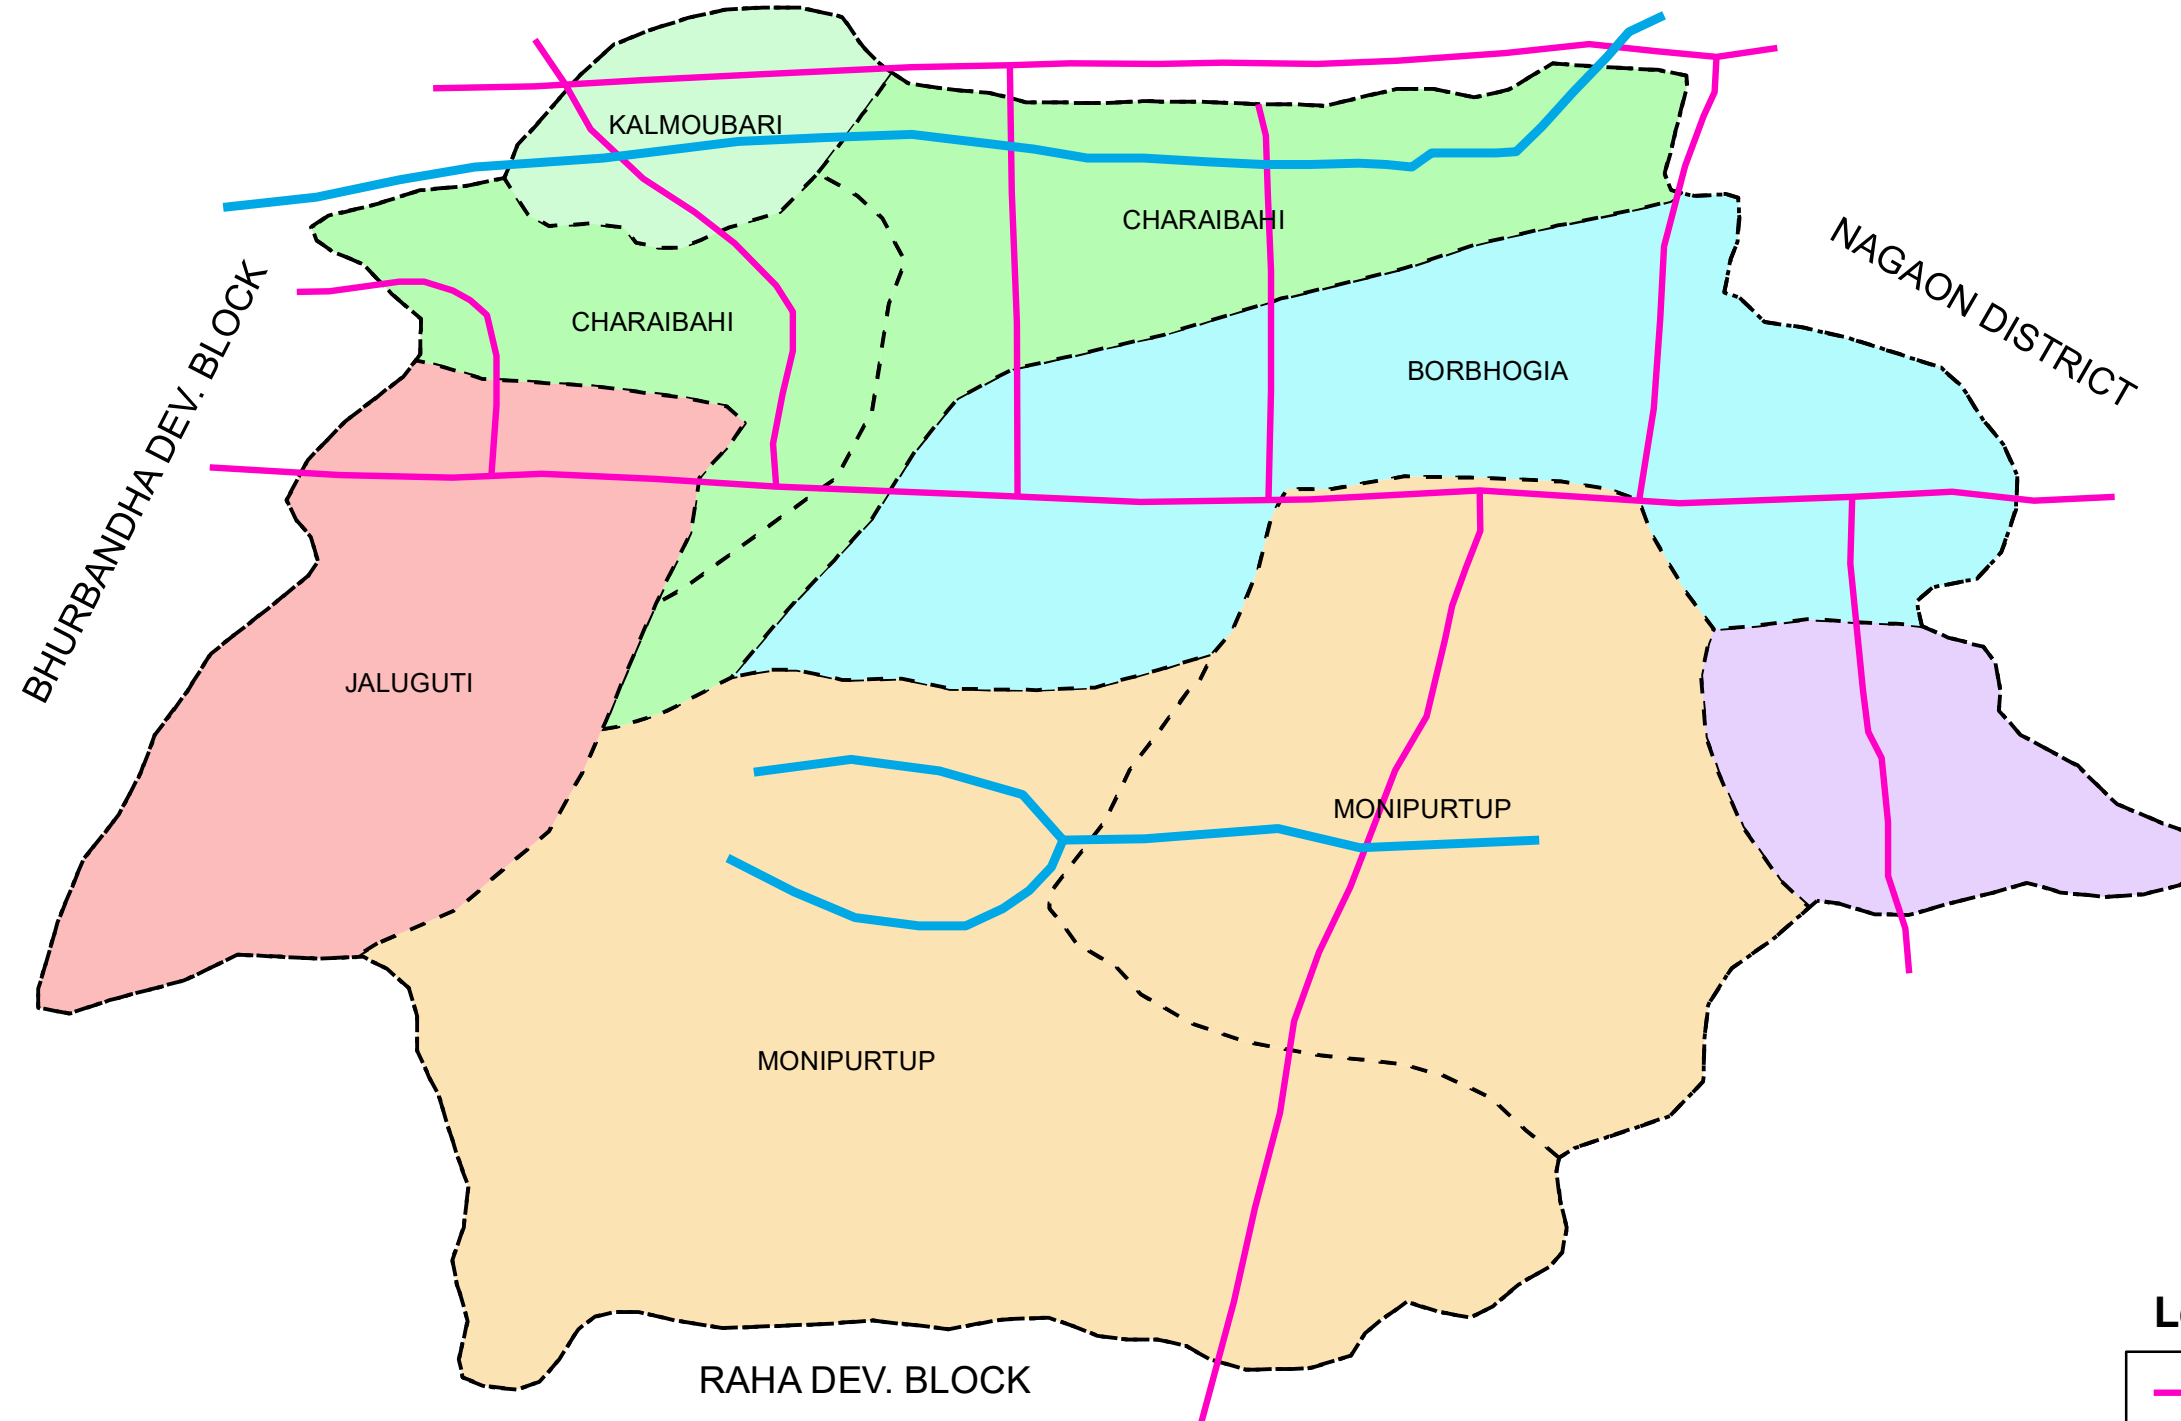

MAP OF KOPILI DEVELOPMENT BLOCK DIST. MORIGAON, ASSAM

SCALE 1"= 1MILE

Legend

-  Road
-  River
-  Block Boundary
-  Village Boundary