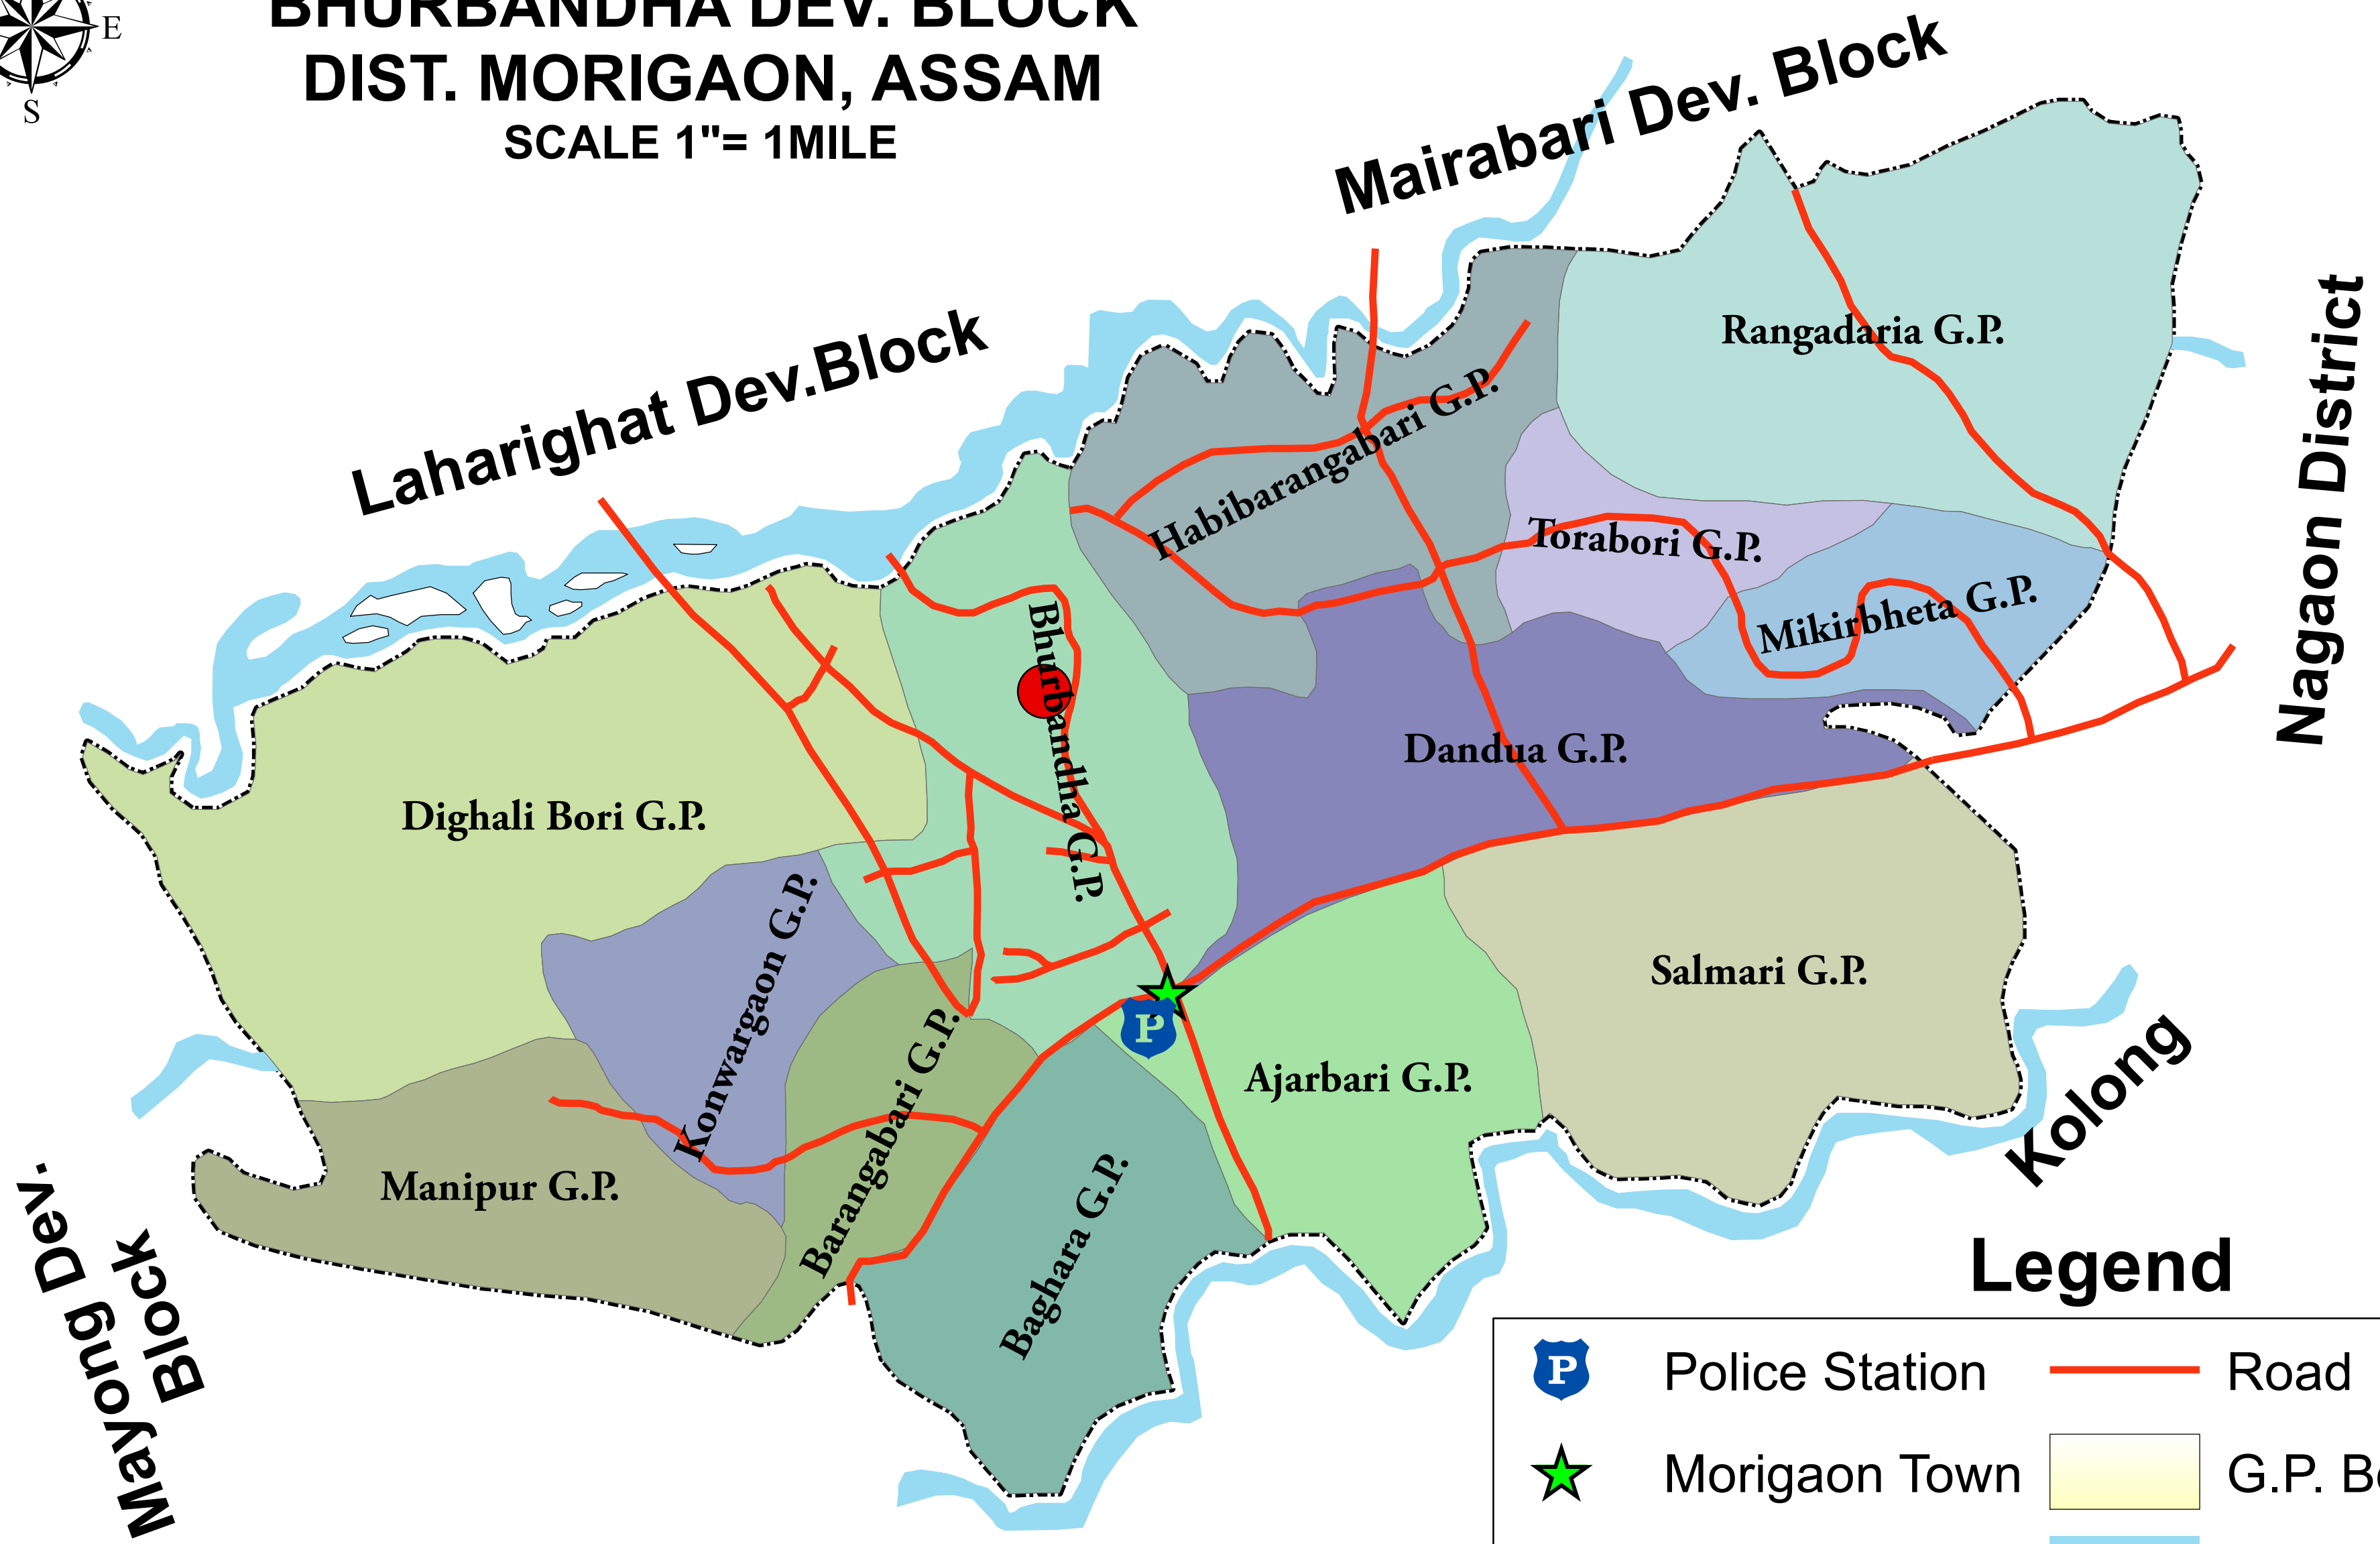

BHURBANDHA DEV. BLOCK DIST. MORIGAON, ASSAM

SCALE 1"= 1MILE

Legend

	Police Station		Road
	Morigaon Town		G.P. Boundary
	Block Office		River
			Circle Boundary