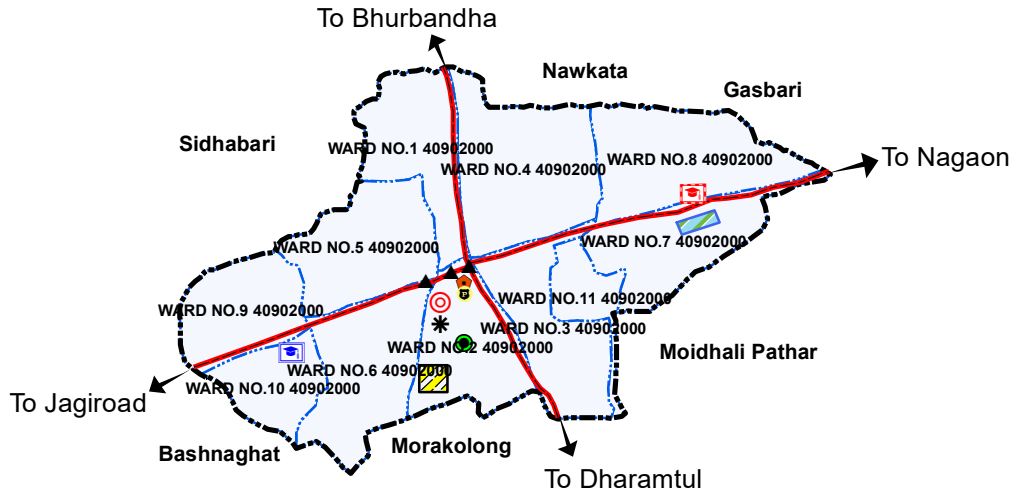

MORIGAON MUNICIPALITY AREA DIST. MORIGAON, ASSAM

SCALE: 1"= 1MILE

Legend

	Circle Office Morigaon
	Deputy Commissioner Office
	GKB College
	Morigaon College
	Morigaon Municipal Board
	S.P. Office Morigaon
	Sadar Thana
	Traffic Point
	Road
	Civil Hospital
	Khiro Baruah Stadium
	Municipality Boundary
	Ward Boundary