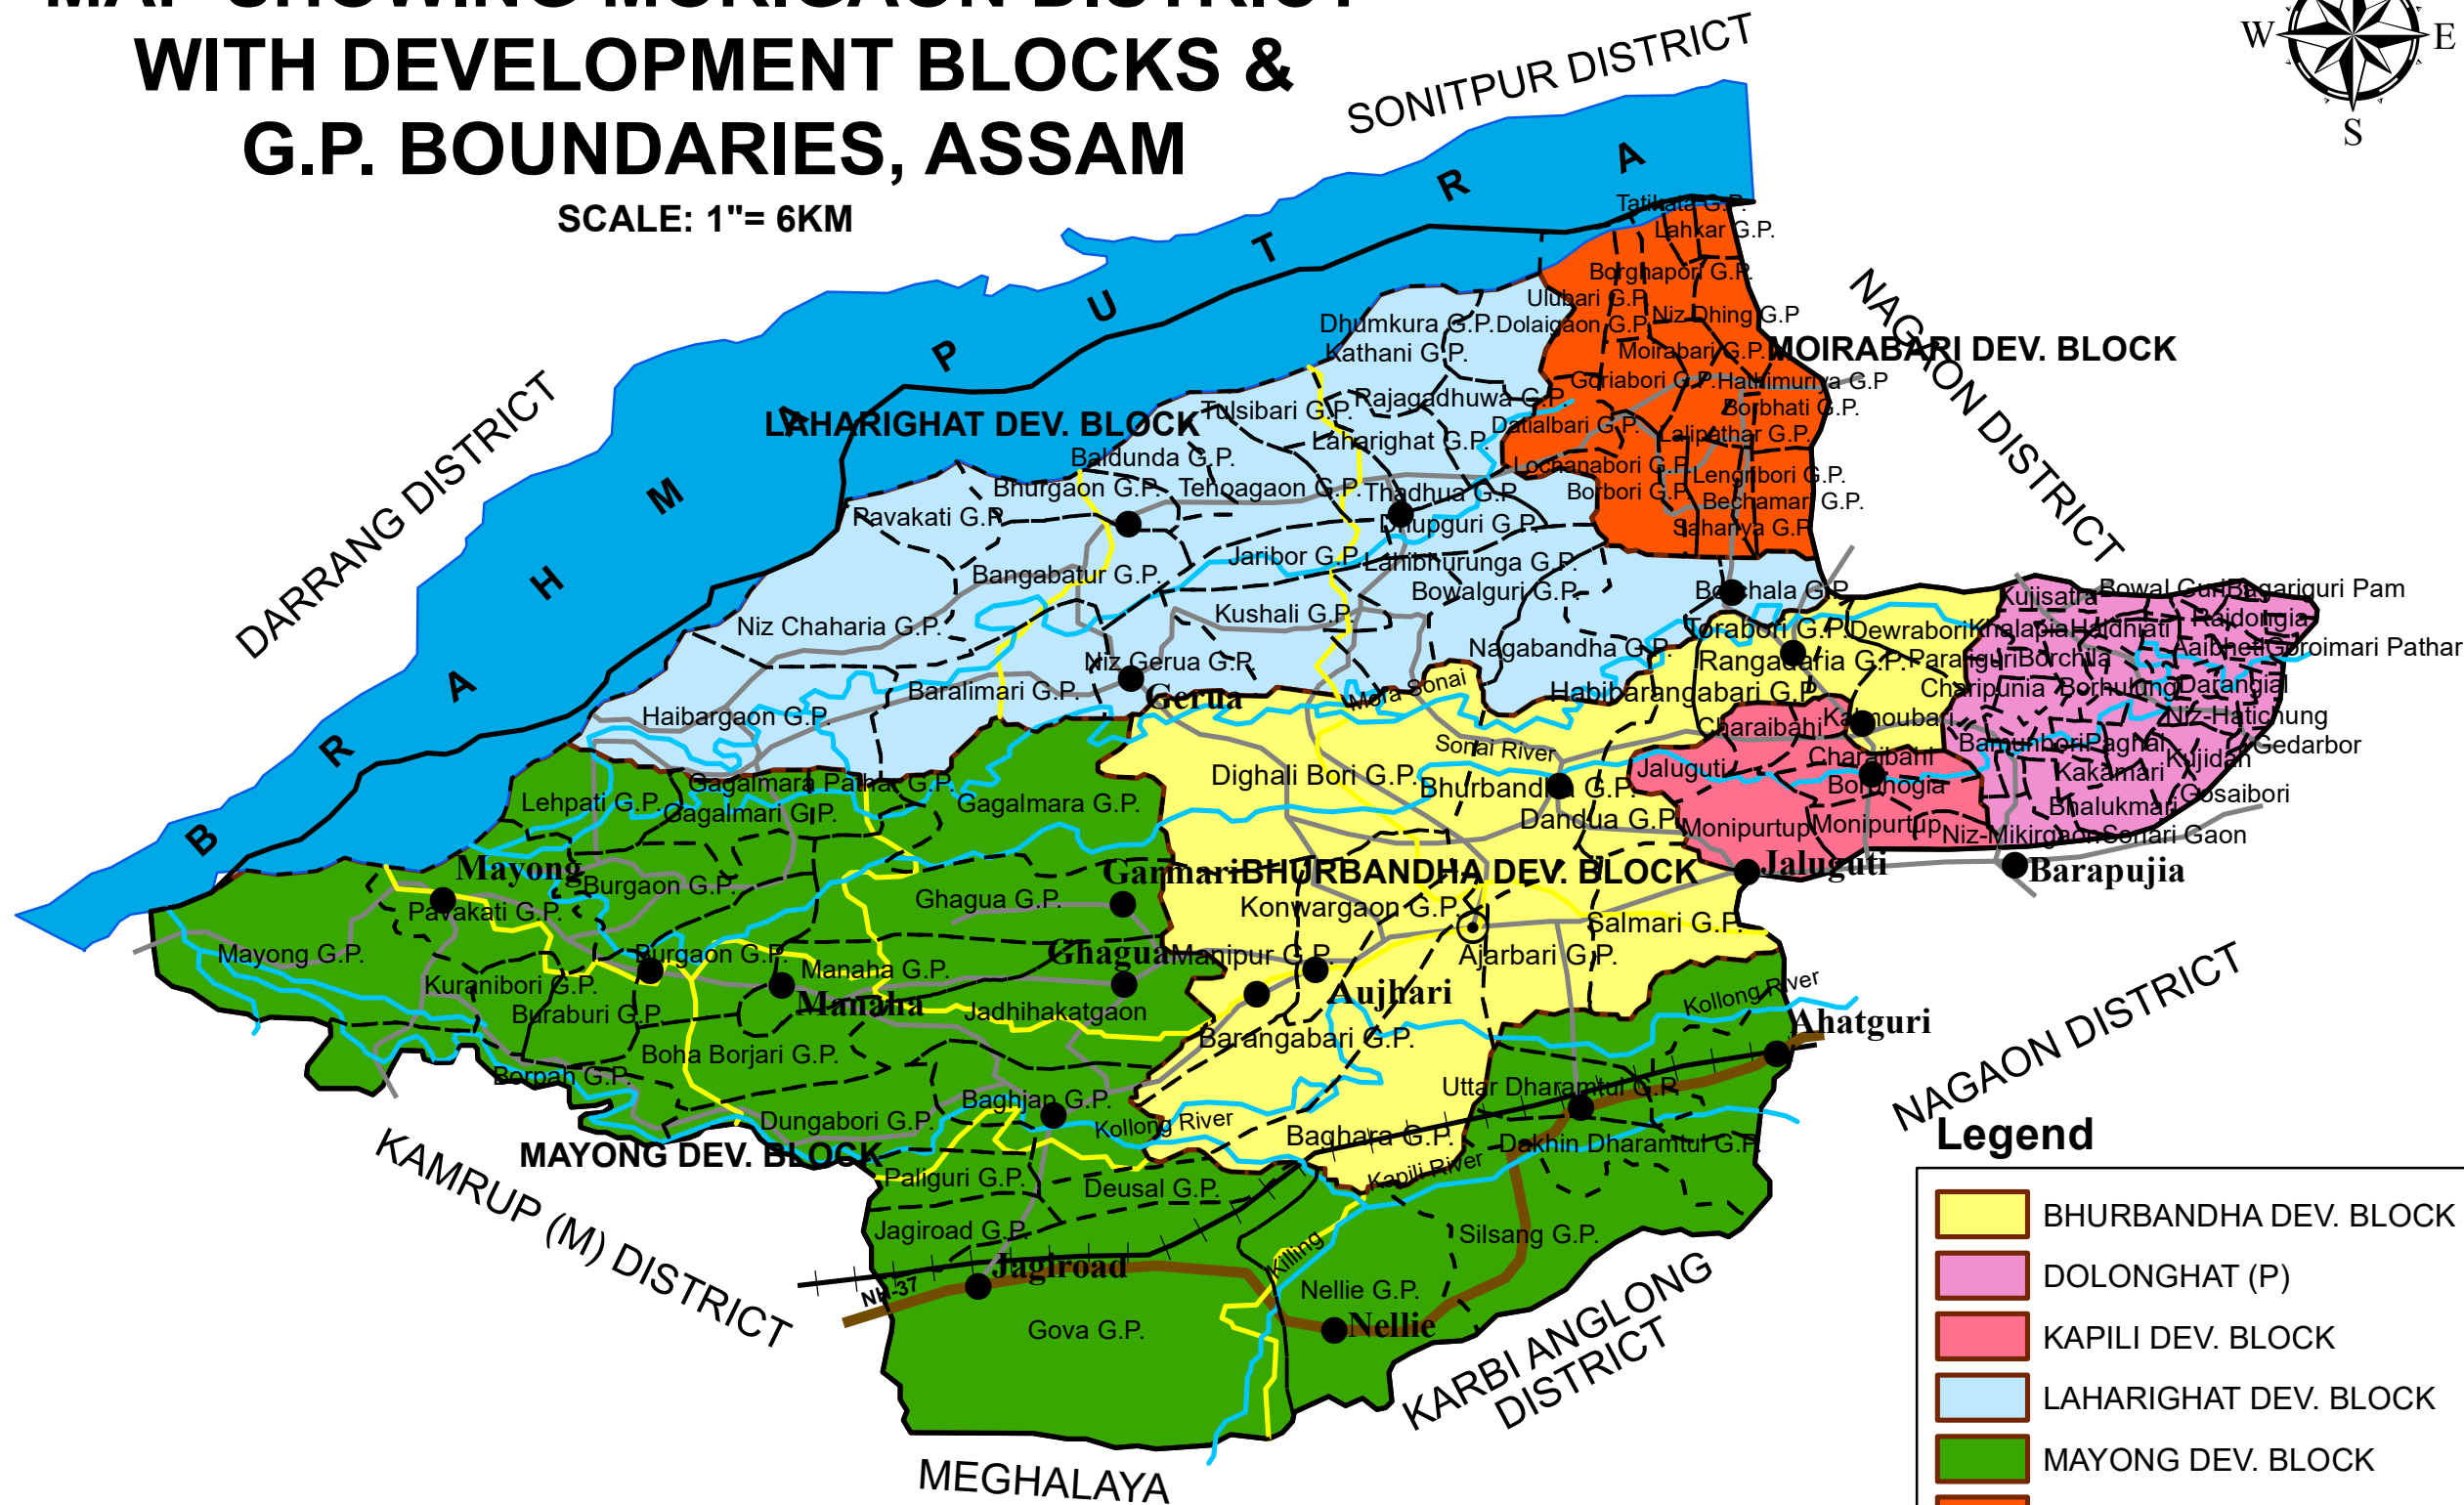

MAP SHOWING MORIGAON DISTRICT WITH DEVELOPMENT BLOCKS & G.P. BOUNDARIES, ASSAM

SCALE: 1"= 6KM

Legend

- BHURBANDHA DEV. BLOCK
- DOLONGHAT (P)
- KAPILI DEV. BLOCK
- LAHARIGHAT DEV. BLOCK
- MAYONG DEV. BLOCK
- MOIRABARI DEV. BLOCK
- G.P. BOUNDARY