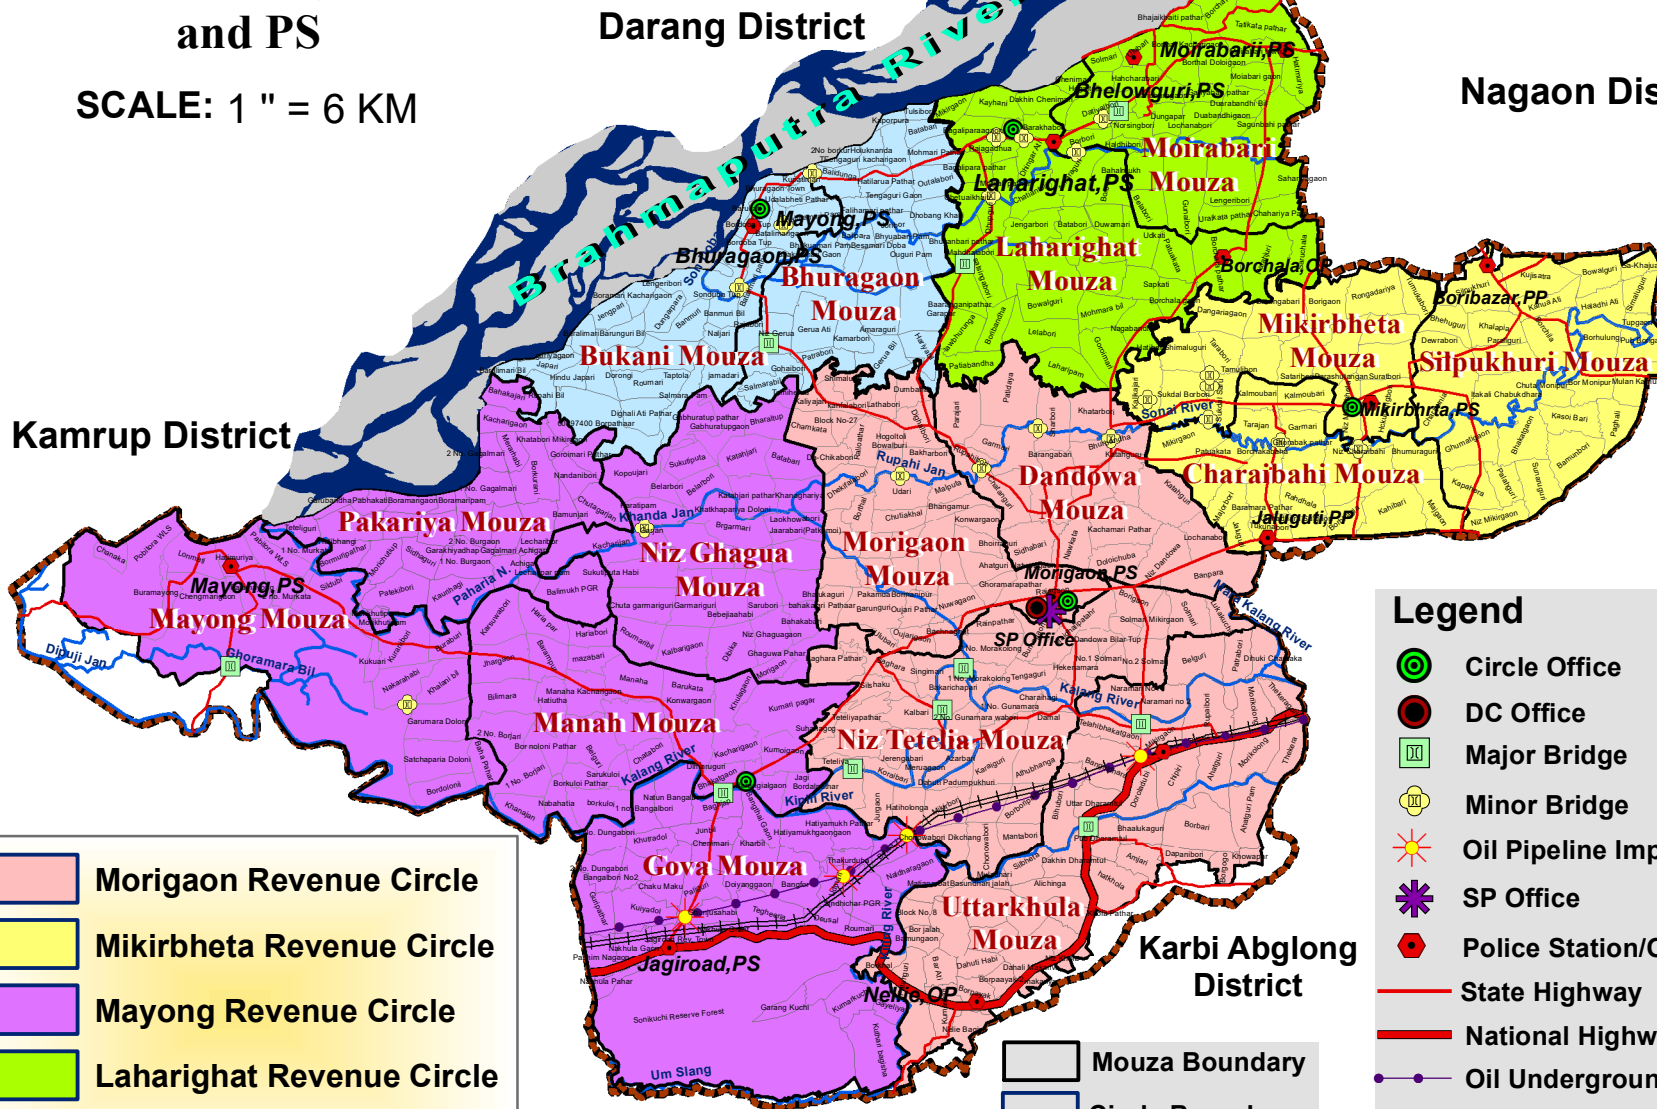

Map of Morigaon District Revenue Circle, Mouza and PS

SCALE: 1 " = 6 KM

Legend

- Circle Office
- DC Office
- Major Bridge
- Minor Bridge
- Oil Pipeline Important Location
- SP Office
- Police Station/Outpost/Patrolling
- State Highway
- National Highway
- Oil Underground Pipe
- Railway Track
- Stream

- Morigaon Revenue Circle
- Mikirbheta Revenue Circle
- Mayong Revenue Circle
- Laharighat Revenue Circle
- Bhuragaon Revenue Circle

- Mouza Boundary
- Circle Boundary
- District Boundary