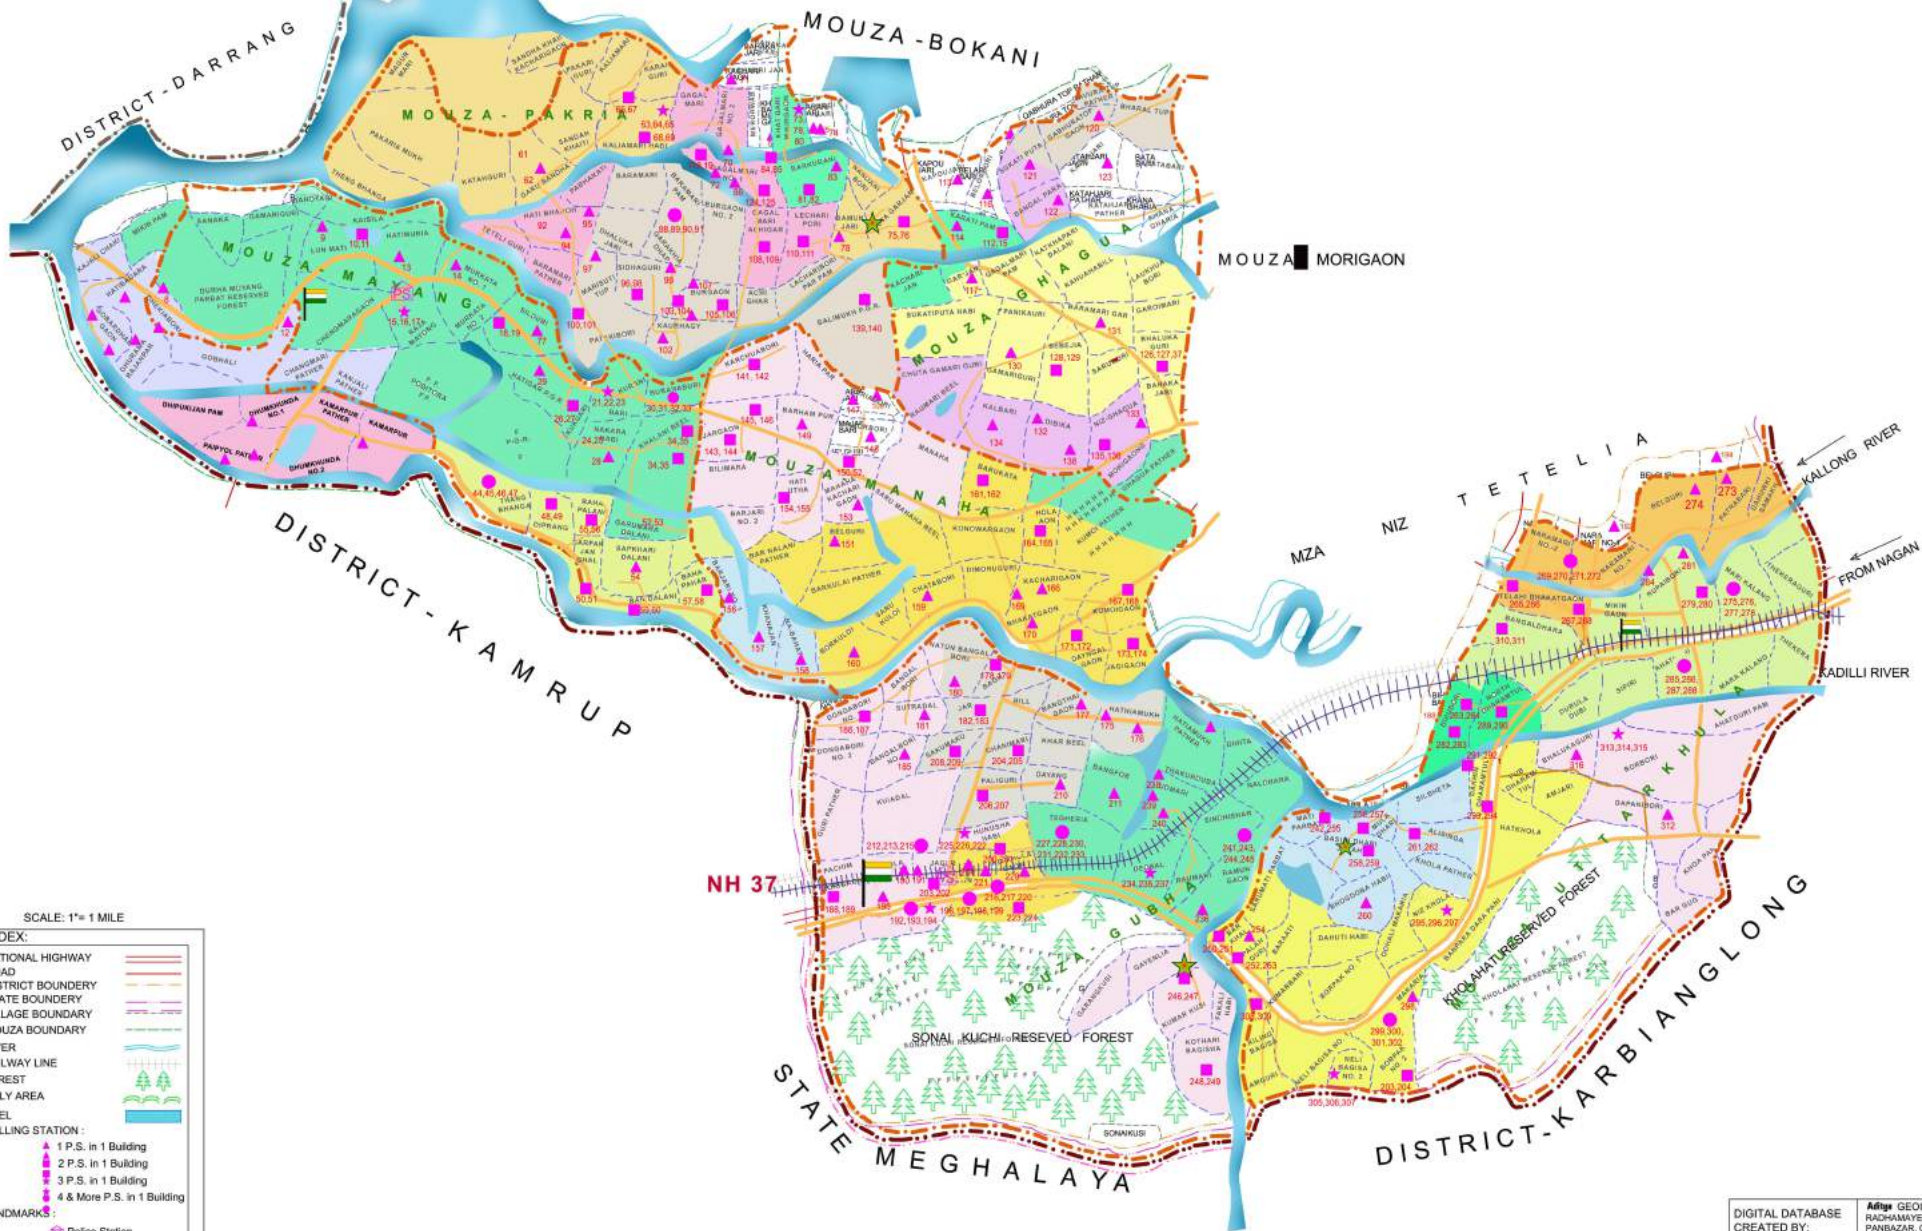

MAP OF NO.79 JAGIROAD (S.C.) L.A. CONSTITUENCY (MORIGAON DISTRICT)

SCALE: 1"= 1 MILE

1. **INDEX:**
2. NATIONAL HIGHWAY
   - ROAD
   - DISTRICT BOUNDARY
   - STATE BOUNDARY
   - VILLAGE BOUNDARY
   - MOUZA BOUNDARY
   - RIVER
   - RAILWAY LINE
   - FOREST
   - HILLY AREA
   - BEEL
   - POLLING STATION :
     - ▲ 1 P.S. in 1 Building
     - 2 P.S. in 1 Building
     - 3 P.S. in 1 Building
     - 4 & More P.S. in 1 Building
   - LANDMARKS
     - Police Station