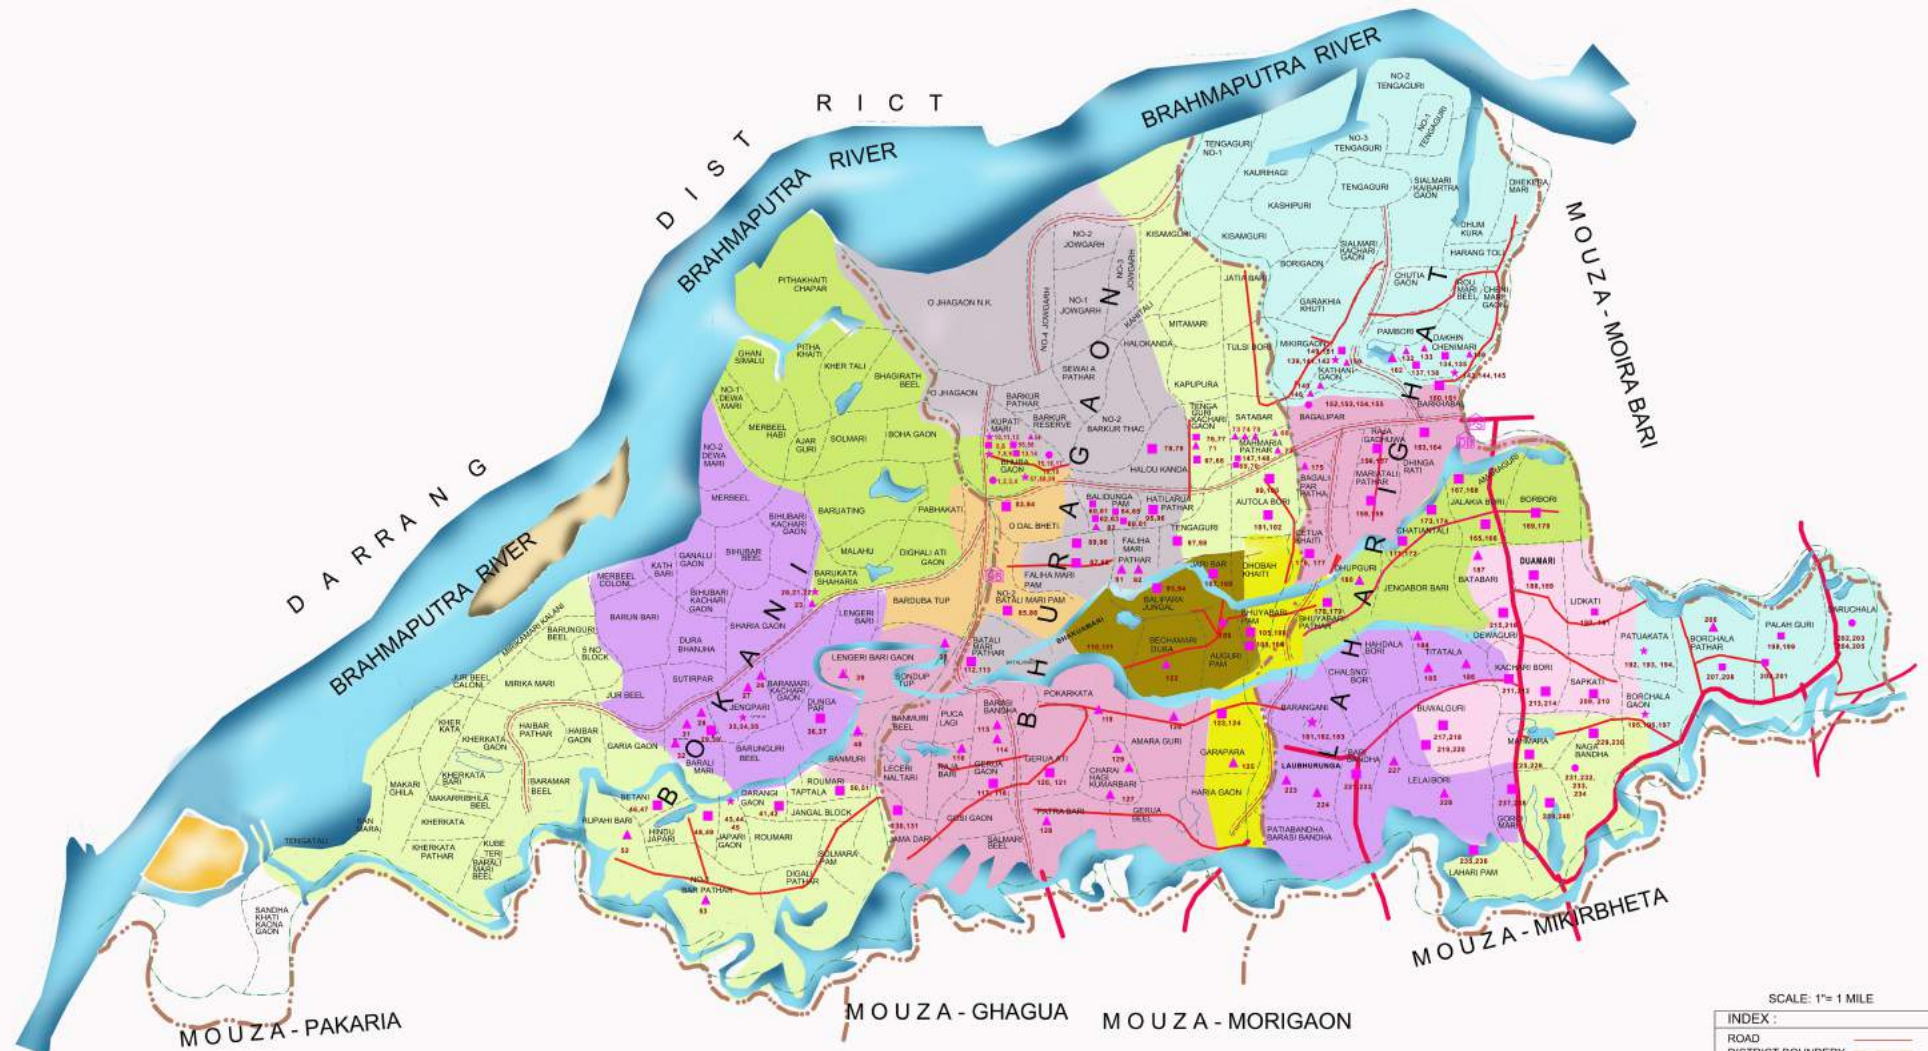

MAP OF NO.79 JAGIROAD (S.C.) L.A. CONSTITUENCY (MORIGAON DISTRICT)

SCALE: 1"= 1 MILE

- INDEX:**
- NATIONAL HIGHWAY
 - ROAD
 - DISTRICT BOUNDARY
 - STATE BOUNDARY
 - VILLAGE BOUNDARY
 - MOUZA BOUNDARY
 - RIVER
 - RAILWAY LINE
 - FOREST
 - HILLY AREA
 - BEEL
 - POLLING STATION :
 - ▲ 1 P.S. in 1 Building
 - 2 P.S. in 1 Building
 - ◆ 3 P.S. in 1 Building
 - ◆ 4 & More P.S. in 1 Building
 - LANDMARKS
 - Police Station

DIGITAL DATABASE
CREATED BY:

Adiga GEOINFORMATICS
RACHAMAYEE COMPLEX, JASWANTA ROAD,
PANBAZAR, GUWAHATI-1, PH: 0361-2733300
Mail ID: adigeoinfo@gmail.com

MAP OF NO.80 MORIGAON L.A. CONSTITUENCY

MAP OF NO. 80 MORIGAON L.A.CONSTITUENCY DIST.- MORIGAON

SCALE: 1"= 1 MILE

INDEX:	
NATIONAL HIGHWAY	
ROAD	
DISTRICT BOUNDARY	
VILLAGE BOUNDARY	
MOUZA BOUNDARY	
CIRCLE BOUNDARY	
RAILWAY LINE	
RIVER	
HILLY AREA	
BEEL	
POLLING STATION :	
▲ 1 P.S. in 1 Building	
▲ 2 P.S. in 1 Building	
▲ 3 P.S. in 1 Building	
▲ 4 & More P.S. in 1 Building	
LANDMARKS :	
Police Station	
Dak Banglow	

MAP OF NO.81 LAHARIGHAT L.A. CONSTITUENCY (MORIGAON DISTRICT)

SCALE: 1"= 1 MILE

- INDEX :**
- ROAD ————
 - DISTRICT BOUNDARY ————
 - MOUZA BOUNDARY ————
 - CIRCLE BOUNDARY ————
 - VILLAGE BOUNDARY ————
 - RIVER ————
 - BEEL ————
 - POLLING STATION :**
 - ▲ 1 P.S. in 1 Building
 - 2 P.S. in 1 Building
 - ◆ 3 P.S. in 1 Building
 - ◆ 4 & More P.S. in 1 Building
 - LANDMARKS :**
 - 🚓 Police Station
 - 🚓 Dak Banglow