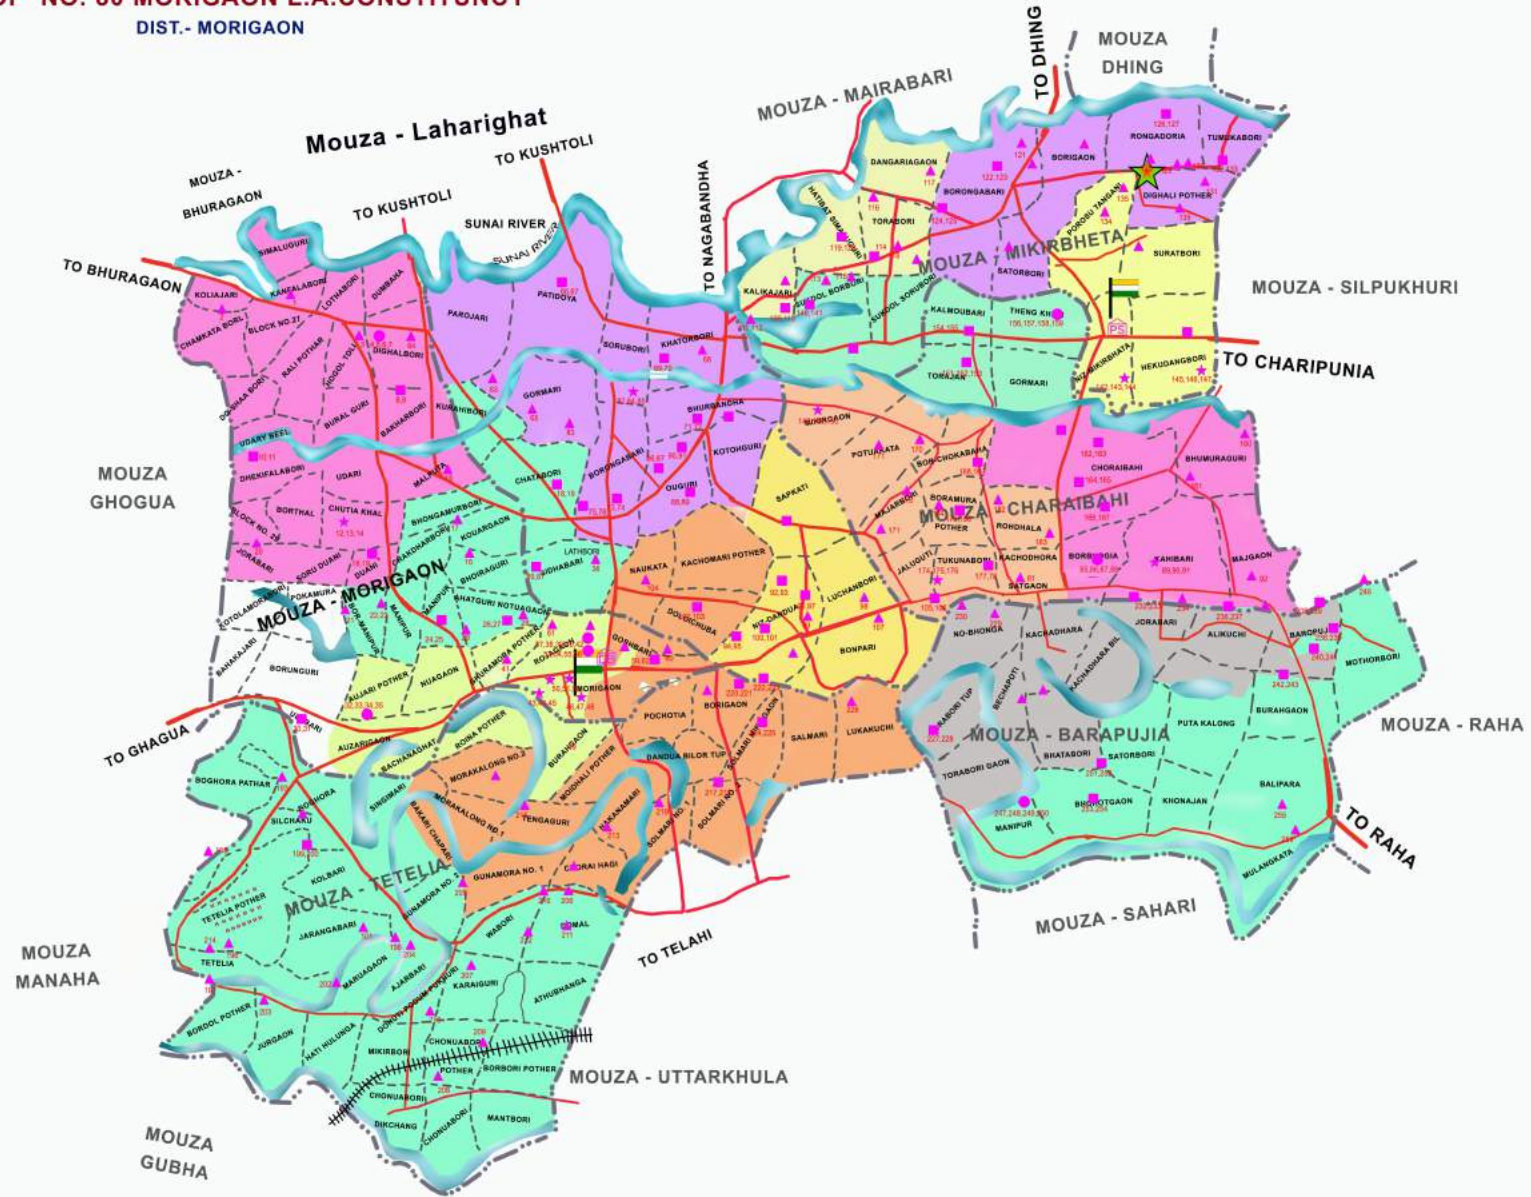

MAP OF NO.79 JAGIROAD (S.C.) L.A. CONSTITUENCY (MORIGAON DISTRICT)

SCALE: 1"= 1 MILE

- INDEX:**
- NATIONAL HIGHWAY
 - ROAD
 - DISTRICT BOUNDARY
 - STATE BOUNDARY
 - VILLAGE BOUNDARY
 - MOUZA BOUNDARY
 - RIVER
 - RAILWAY LINE
 - FOREST
 - HILLY AREA
 - BEEL
 - POLLING STATION :
 - ▲ 1 P.S. in 1 Building
 - 2 P.S. in 1 Building
 - ◆ 3 P.S. in 1 Building
 - ◆ 4 & More P.S. in 1 Building
 - LANDMARKS
 - Police Station

DIGITAL DATABASE
CREATED BY:

Adiga GEOINFORMATICS
RACHAMAYEE COMPLEX, JASWANTA ROAD,
PANBAZAR, GUWAHATI-1, PH: 0361-2733300
Mail ID: adigeoinfo@gmail.com

MAP OF NO.80 MORIGAON L.A. CONSTITUENCY

MAP OF NO. 80 MORIGAON L.A.CONSTITUENCY DIST.- MORIGAON

SCALE: 1"= 1 MILE

INDEX:	
NATIONAL HIGHWAY	
ROAD	
DISTRICT BOUNDARY	
VILLAGE BOUNDARY	
MOUZA BOUNDARY	
CIRCLE BOUNDARY	
RAILWAY LINE	
RIVER	
HILLY AREA	
BEEL	
POLLING STATION :	
▲ 1 P.S. in 1 Building	
▲ 2 P.S. in 1 Building	
▲ 3 P.S. in 1 Building	
▲ 4 & More P.S. in 1 Building	
LANDMARKS :	
Police Station	
Dak Banglow	

MAP OF NO.81 LAHARIGHAT L.A. CONSTITUENCY (MORIGAON DISTRICT)

SCALE: 1"= 1 MILE

- INDEX :**
- ROAD ————
 - DISTRICT BOUNDARY ————
 - MOUZA BOUNDARY ————
 - CIRCLE BOUNDARY ————
 - VILLAGE BOUNDARY ————
 - RIVER ————
 - BEEL ————
 - POLLING STATION :**
 - ▲ 1 P.S. in 1 Building
 - 2 P.S. in 1 Building
 - ◆ 3 P.S. in 1 Building
 - ◆ 4 & More P.S. in 1 Building
 - LANDMARKS :**
 - 🚓 Police Station
 - 🚓 Dak Banglow